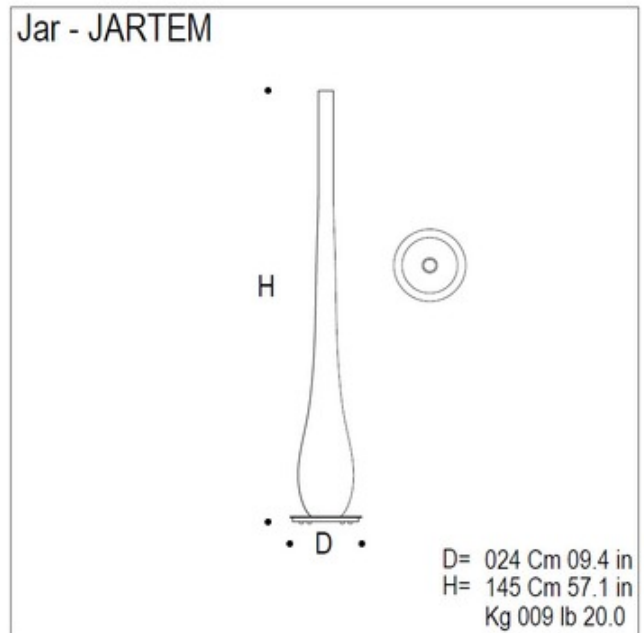

DESIGNER

Christophe Pillet

BRAND

Mazzega1946

DESCRIPTION

Jar XLS Floor Lamp features hand ground blown milk glass with frame in satin finish Stainless Steel. One 150 watt 120 volt A21 medium base incandescent lamp not included. Includes dimmer control.

Shown in: Stainless Steel / White

SHADE COLOR	White
BODY FINISH	Stainless Steel
WATTAGE	150W
DIMMER	Included
DIMENSIONS	9.5"W x 57.1"H
BULB NOT INCLUDED	
LAMP	1 x A21/Medium (E26)/150W/120V Incandescent 1 x A21/Medium (E26)/120V LED

SPEC #

AVM101538

COMPANY

PROJECT

FIXTURE TYPE

APPROVED BY

DATE