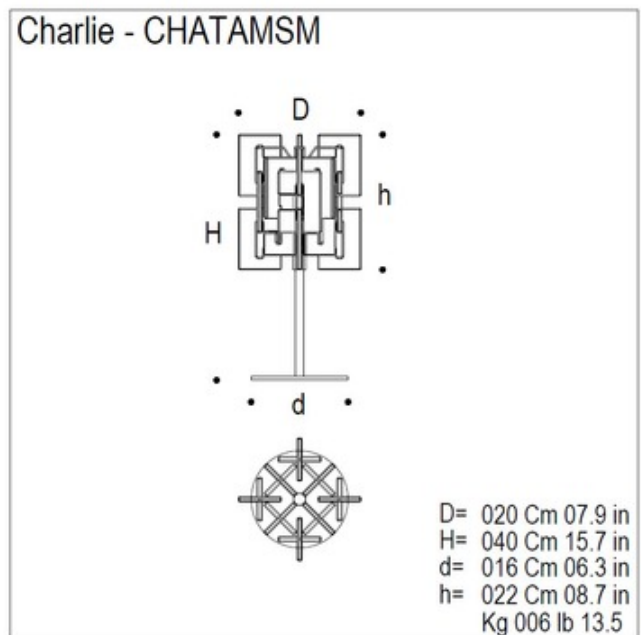

DESIGNER Carlo Nason
BRAND Mazzega1946

DESCRIPTION

Charlie Small Table Lamp features a glass diffuser in clear crystal, transparent mirror or black with finish in polished chrome.

Shown in: Polished Chrome / Black

SHADE COLOR	Black
BODY FINISH	Polished Chrome
WATTAGE	60W
DIMMER	Standard 120V
DIMENSIONS	7.9"W x 15.7"H
BULB NOT INCLUDED	
LAMP	1 x JCD/G9/60W/120V Halogen
SPEC #	AVM101540

COMPANY	PROJECT	FIXTURE TYPE	APPROVED BY	DATE