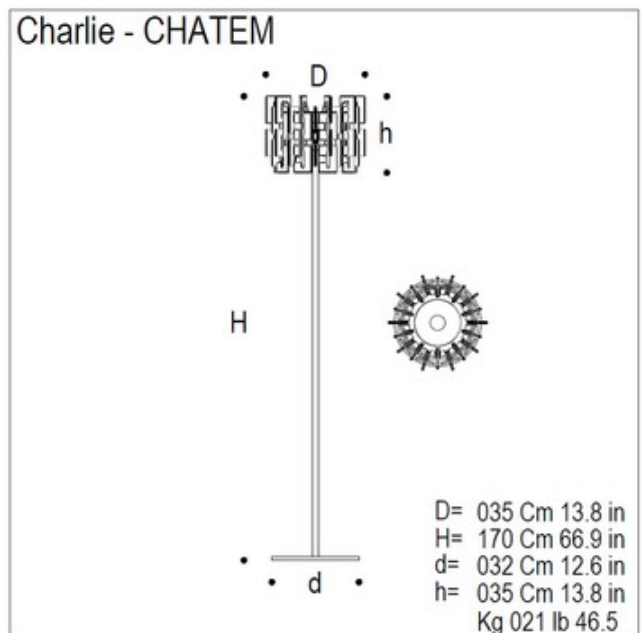

DESIGNER

Carlo Nason

BRAND

Mazzega1946

DESCRIPTION

Charlie Floor Lamp features a glass diffuser in clear crystal, transparent mirror or black with finish in polished chrome.

SHADE COLOR	Red
BODY FINISH	Polished Chrome
WATTAGE	150W
DIMMER	Included
DIMENSIONS	13.8"W x 67"H
BULB NOT INCLUDED	
LAMP	1 x A21/Medium (E26)/150W/120V Incandescent 1 x A21/Medium (E26)/120V LED

SPEC #

AVM101547

COMPANY

PROJECT

FIXTURE TYPE

APPROVED BY

DATE