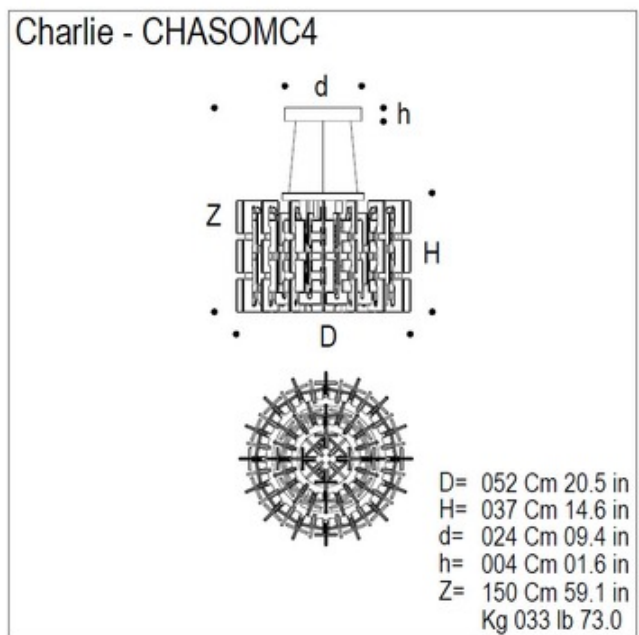

DESIGNER

Carlo Nason

BRAND

Mazzega1946

DESCRIPTION

The Charlie Suspension features a completely encased glass diffuser in clear crystal, transparent mirror or black with finish in polished chrome. Six 60 watt 120 volt G9 halogen lamps not included. Includes 9 foot suspension cable. 20.5 inch diameter x 13.8 inches high.

Shown in: Polished Chrome / Black

SHADE COLOR	Black
BODY FINISH	Polished Chrome
WATTAGE	360W
DIMMER	Standard 120V
DIMENSIONS	20.5"W x 13.8"H
BULB NOT INCLUDED	
LAMP	6 x JCD/G9/60W/120V Halogen

SPEC # AVM101552