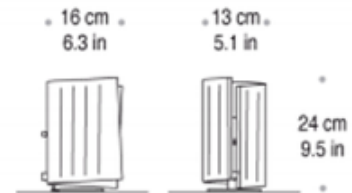

**BRAND**

Mazzega1946

**DESCRIPTION**

Flag Table Lamp, available in two sizes, features a Ribbed White Crystal diffuser and Polished Chrome finish. Small: One 60 watt 120 volt B10 candelabra base incandescent bulbs are required, but not included. 5.1 inch width x 6.3 inch depth x 9.5 inch height. Large: One 150 watt 120 volt A-type medium base incandescent bulb is required, but not included. 7.9 inch width x 16.6 inch height.

<b>SHADE COLOR</b>	White
<b>BODY FINISH</b>	Polished Chrome
<b>WATTAGE</b>	60W
<b>DIMMER</b>	Standard 120V
<b>DIMENSIONS</b>	5.1"W x 9.5"H x 6.3"D
<b>BULB NOT INCLUDED</b>	
<b>LAMP</b>	1 x B10/Candelabra (E12)/60W/120V Incandescent