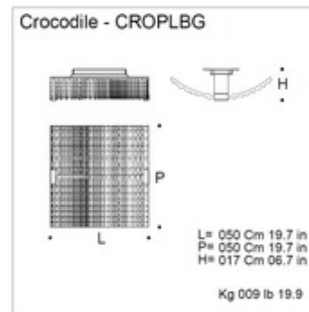

COMPANY	PROJECT	FIXTURE TYPE	APPROVED BY	DATE