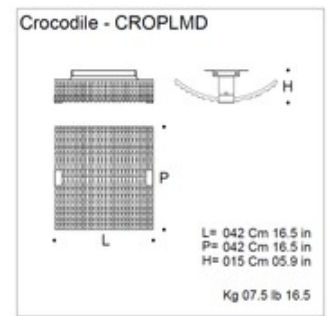

COMPANY	PROJECT	FIXTURE TYPE	APPROVED BY	DATE