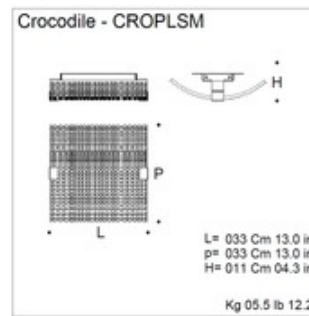

COMPANY	PROJECT	FIXTURE TYPE	APPROVED BY	DATE