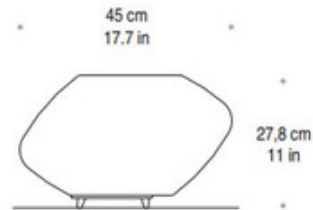

Argo Large Table Lamp

Description:

Argo Large Table Light features Striped White or Striped Red blown cased milk glass with White painted metal structure. One 150 watt 120 volt A21 medium base incandescent bulb is required, but not included. 17.7 inch width x 11 inch height.

Shown in: White / Striped Red

List Price: CALL!
 Our Price: CALL!

Shade Color: Striped Red
 Body Finish: White
 Lamp: 1 x A21/Medium (E26)/150W/120V Incandescent
 1 x A21/Medium (E26)/120V LED
 Wattage: 150W
 Dimmer: Incandescent
 Dimensions: 11"H x 17.7"W