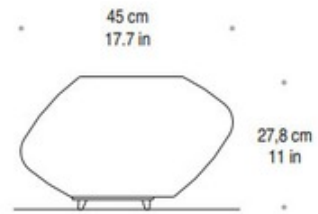

BRAND

Mazzega1946

DESCRIPTION

Argo Large Table Light features Striped White or Striped Red blown cased milk glass with White painted metal structure. One 150 watt 120 volt A21 medium base incandescent bulb is required, but not included. 17.7 inch width x 11 inch height.

SHADE COLOR	Striped Red
BODY FINISH	White
WATTAGE	150W
DIMMER	Standard 120V
DIMENSIONS	17.7"W x 11"H
BULB NOT INCLUDED	
LAMP	1 x A21/Medium (E26)/150W/120V Incandescent 1 x A21/Medium (E26)/120V LED

E 27 
1 x max 150W 230V
Classe II