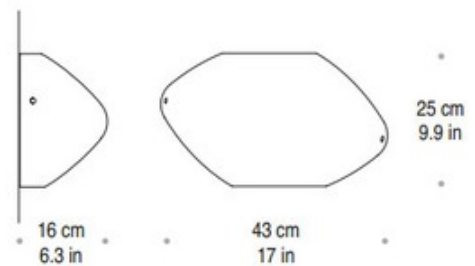

BRAND

Mazzega1946

DESCRIPTION

Argo Wall Light features Striped White or Striped Red blown cased milk glass with White painted metal structure. Also available in a ceiling, suspension, floor and table versions. One 100 watt 120 volt A19 medium base incandescent bulb is required, but not included. 17 inch width x 9.9 inch height x 6.3 inch depth.

SHADE COLOR	Striped White
BODY FINISH	White
WATTAGE	72W
DIMMER	Standard 120V
DIMENSIONS	17"W x 9.9"H x 6.3"D
BULB NOT INCLUDED	
LAMP	1 x A19/Medium (E26)/72W/120V Incandescent 1 x A19/Medium (E26)/120V LED