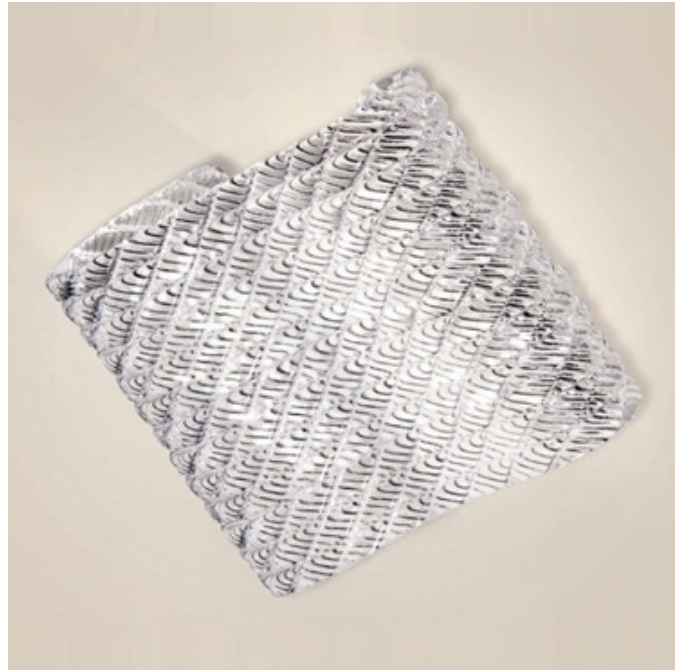

**BRAND**

Mazzega1946

**DESCRIPTION**

Onda Ceiling Light features a glass diffuser in Satin Clear or Transparent Crystal with White painted metal structure. Also available in a wall sconce version. Four 40 watt 120 volt E14 base candelabra incandescent lamps not included. 17.7 inches wide x 17.7 inches deep x 5.1 inches high.

<b>SHADE COLOR</b>	Satin Clear
<b>BODY FINISH</b>	White
<b>WATTAGE</b>	160W
<b>DIMMER</b>	Standard 120V
<b>DIMENSIONS</b>	17.7"W x 5.1"H x 17.7"D
<b>BULB NOT INCLUDED</b>	
<b>LAMP</b>	4 x B10/E14 (European)/40W/120V Incandescent