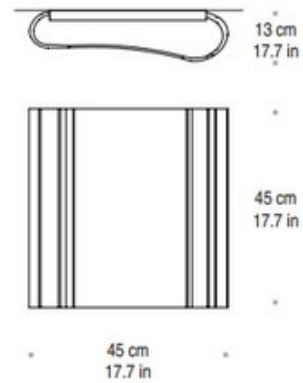

**BRAND**

Mazzega1946

**DESCRIPTION**

Onda Ceiling Light features a glass diffuser in Satin Clear or Transparent Crystal with White painted metal structure. Also available in a wall sconce version. Four 40 watt 120 volt E14 base candelabra incandescent lamps not included. 17.7 inches wide x 17.7 inches deep x 5.1 inches high.

<b>SHADE COLOR</b>	Satin Clear
<b>BODY FINISH</b>	White
<b>WATTAGE</b>	160W
<b>DIMMER</b>	Standard 120V
<b>DIMENSIONS</b>	17.7"W x 5.1"H x 17.7"D
<b>BULB NOT INCLUDED</b>	
<b>LAMP</b>	4 x B10/E14 (European)/40W/120V Incandescent