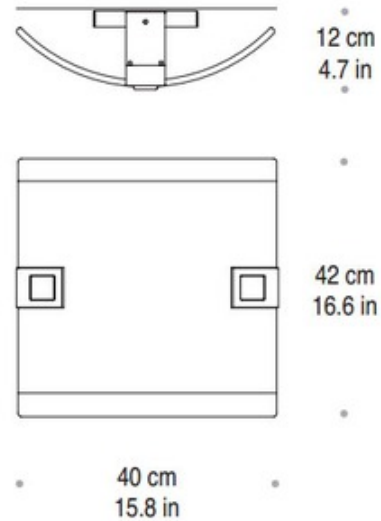

BRAND

Mazzega1946

DESCRIPTION

Rio Ceiling Light features Satin Crystal-Clear, Amber, Red, Blue or Black glass diffuser with Satin Inox metal structure. Four 40 watt 120 volt B10 candelabra base bulbs are required, but not included. Or two 26 watt G24d-3 compact fluorescent bulbs are required, but not included. 15.8 inch width x 16.6 inch depth x 4.7 inch height.

SHADE COLOR	Satin Crystal / Clear
BODY FINISH	Inox
WATTAGE	160W
DIMMER	Standard 120V
DIMENSIONS	15.8"W x 4.7"H x 16.6"D
BULB NOT INCLUDED	
LAMP	4 x B10/Candelabra (E12)/40W/120V Incandescent

SPEC #

AVM101691