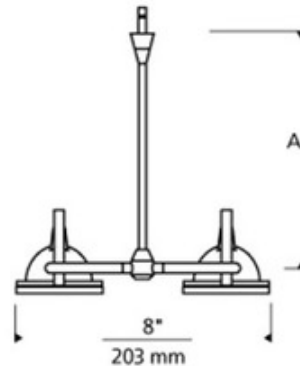

Freejack Elton Adjustable Double Head

Description:

Freejack Elton adjustable double head tilts and rotates infinitely. Integral louver lens holders can hold a single glass lens (sold separately) or an eggcrate louver (two included). Available in stem lengths of 3, 6, 12, 18 or 24 inches. Finish available in Satin Nickel or Antique Bronze. Two low voltage MR16 lamps of up to 35 watts each (not included). Includes Freejack connector. Directional light distribution. ETL listed. 8 inch width. Requires canopy for use as a monopoint, sold separately.

Shown in: Satin Nickel

List Price: \$287.50
 Our Price: \$230.00

Shade Color: N/A
 Body Finish: Satin Nickel
 Lamp: 2 x MR16/GU5.3 (bipin)/35W/12V Halogen
 1 x MR16/GU5.3 (bipin)/12V LED
 Wattage: 35W
 Dimmer: Dimmable
 Dimensions: 3"H x 8"W