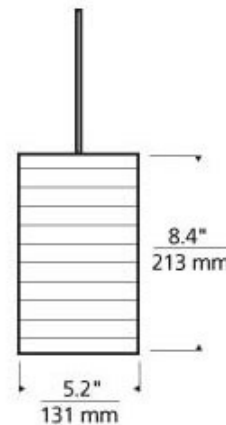

BRAND Visual Comfort Modern

DESCRIPTION

Fab Freejack Pendant features a cylinder shaped shade, constructed of Indian silk with hand rolled edges. Compatible for use with 1-circuit and 2-circuit Monorail track systems, Kable Lite or Freejack canopy. Halogen: Includes one 12 volt, 50 watt JC GY6.35 halogen bi-pin lamp. LED: Includes one 12 volt, 8 watt replaceable 90 CRI 3000K LED SORAA module. Supplied with six feet of field-cutttable suspension cable and a Freejack connector. Freejack canopy required if used as a monopoint, sold separately. LED canopy compatible with both halogen and LED lamp options. Dimmer type dependent on system transformer (low voltage magnetic or electronic).

SHADE COLOR	Almond
BODY FINISH	Satin Nickel
WATTAGE	50W
DIMMER	Dimmable
DIMENSIONS	80.4"L x 5.2"W x 8.4"H
BULB INCLUDED	
LAMP	1 x JC/GY6.35 (bipin)/50W/12V Halogen

SPEC # TLG10192

COMPANY	PROJECT	FIXTURE TYPE	APPROVED BY	DATE