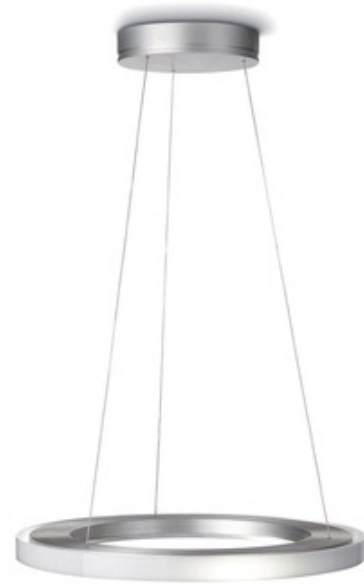

BRAND Philips Consumer Lighting

DESCRIPTION

Cinta Round Pendant is constructed from aluminum in Brushed Nickel finish and semi translucent panels for a diffused glow. Also available in a linear suspension version. Includes three 7.5 watt LED lamps, 1050 lumens, 85 CRI, 2700K. 19.7 inch diameter x 1.1 inches high x 137.8 inch maximum overall height.

SHADE COLOR	N/A
BODY FINISH	Brushed Nickel
WATTAGE	22.5W
DIMMER	Low Voltage Electronic
DIMENSIONS	19.7"W x 1.1"H
BULB INCLUDED	
LAMP	3 x LED/7.5W/120V LED

SPEC # PCL102071

COMPANY	PROJECT	FIXTURE TYPE	APPROVED BY	DATE