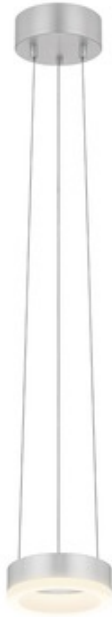

Corona Ring Pendant

Designer: Robert Sonneman

Description:

Corona Ring Pendant features a White etched acrylic shade with a bright Satin Aluminum or Satin Black finish. Corona is a circular profile of light that floats within the space of air, combining balance with geometric perfection. Available in small, medium, large, x-large, and xx-large sizes. Dimmable with Lutron electronic low voltage dimmer, CTELV-303P, sold separately. 72 inches of cuttable cable is included. cUL and cETL listed. Damp location rated.

Shown in: Satin Aluminum / White Etched

List Price: \$775.00
Our Price: \$527.00

Shade Color: White Etched
Body Finish: Satin Aluminum
Lamp: 1 x LED/8W/120V LED
Wattage: 8W
Dimmer: Low Voltage Electronic
Dimensions: 74"L x 2"H x 6"W

Technical Information

Luminous Flux: 580 lumens
Lumens/Watt: 72.50
Lamp Color: 3000 K
Color Rendering: 80 CRI

Product Number: SON102111			
Company:		Fixture Type:	Date: Mar 19, 2018
Project:		Approved By:	