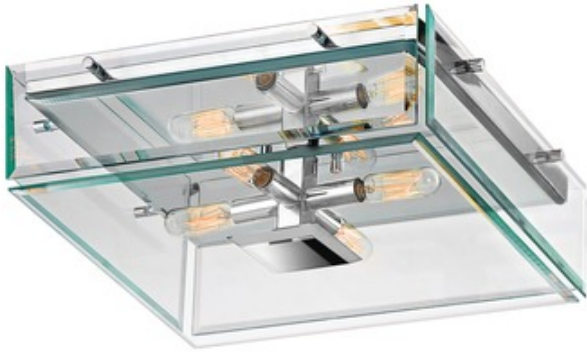

Mercer Street Surface Mount

Designer: Robert Sonneman

Description:

The Mercer Street Surface Mount features a clear beveled glass shade with a polished chrome or satin black finish. Four 60-watt, 120 volt candelabra base bulbs are required, but not included. ETL listed. 4.5 inches height x 16.75 inches width and the canopy is a square with 14 inch edges.

Shown in: Polished Chrome / Clear

List Price: \$662.50
Our Price: \$530.00

Shade Color: Clear
Body Finish: Polished Chrome
Lamp: 4 x A15/Candelabra (E12)/60W/120V Incandescent
Wattage: 240W
Dimmer: Incandescent
Dimensions: 4.5"H x 16.75"W x 16.75"D