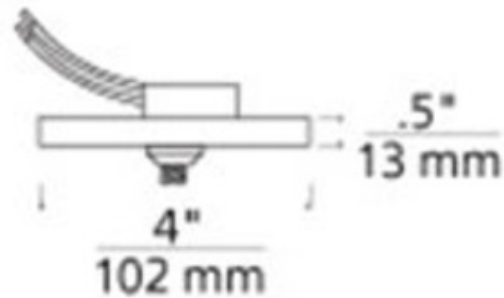

# FreeJack Port with 2 inch Square Canopy

**Description:**

Freejack port with 2 inch square canopy mounts to a special 2 inch square, 3.5 inch deep junction box (included). Available in Satin Nickel, White, Chrome, Black or Antique Bronze. For use with remote transformer and any freejack head or pendant. For ceiling or wall. If mounting to wall, head should be no longer than 6 inches. ETL listed.

Shown in: Satin Nickel

List Price: \$113.75  
 Our Price: \$81.90

Shade Color: N/A  
 Body Finish: Satin Nickel  
 Lamp: N/A  
 Wattage: N/A  
 Dimmer: Dimmable  
 Dimensions: 2"L x 3.5"H x 2"W

Product Number: <b>TLG10214</b>			
Company:		Fixture Type:	Date: Mar 24, 2018
Project:		Approved By:	