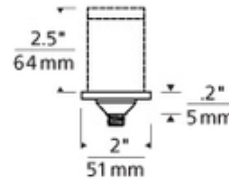

FreeJack Port Alone

Description:

Freejack Port Alone can be installed in a range of locations where access to back of ceiling is not needed. Mounts to special cylindrical 1.5 inch diameter x 2.5 inch deep junction box included. Finish available in Antique Bronze, Chrome or Satin Nickel. Can be mounted to ceiling or wall. If wall mounting, head should be no longer than 6 inches. ETL listed. For use with Tech Lighting Freejack low voltage LED or halogen pendants or heads, sold separately. Requires remote transformer, sold separately.

Shown in: Satin Nickel

List Price: \$118.75
 Our Price: \$95.00

Shade Color: N/A
 Body Finish: Satin Nickel
 Lamp: N/A
 Wattage: N/A
 Dimmer: Dimmable
 Dimensions: 2.5"H x 2"W

Product Number: TLG10224			
Company:		Fixture Type:	Date: Apr 23, 2018
Project:		Approved By:	