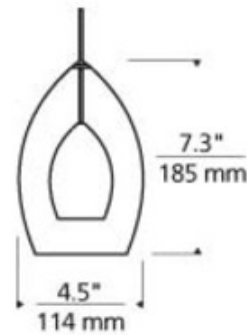

**BRAND** Visual Comfort Modern

**DESCRIPTION**

Inner Fire Freejack Pendant features a clear glass surrounding a small frosted raindrop glass. Compatible for use with 1-circuit and 2-circuit Monorail track systems or Freejack canopy. Includes one 12 volt, 35 watt halogen bipin lamp. Supplied with six feet of field-cutttable suspension cable and a Freejack connector. Freejack canopy required if used as a monopoint, sold separately. LED canopy compatible with both halogen and LED lamp options. Dimmer type dependent on system transformer (low voltage magnetic or electronic).

<b>SHADE COLOR</b>	Cobalt
<b>BODY FINISH</b>	Chrome
<b>WATTAGE</b>	35W
<b>DIMMER</b>	Dimmable
<b>DIMENSIONS</b>	79.3"L x 4.5"W x 7.3"H
<b>BULB INCLUDED</b>	
<b>LAMP</b>	1 x JC/GY6.35 (bipin)/35W/12V Halogen