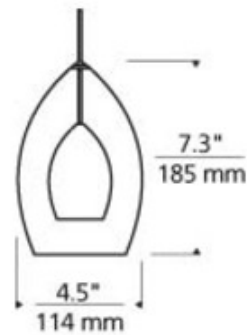

Freejack Inner Fire Pendant

Designer: Gregory Kay

Description:

Freejack Inner Fire Pendant features a clear glass surrounding a small frost raindrop glass. Inner shade color available in Amber, Cobalt, Frost or Red. Finish available in Chrome, Satin Nickel or Antique Bronze. Includes one low voltage 35 watt halogen bipin lamp, six feet of field-cutttable suspension cable, and a Freejack connector. ETL listed. 4.5 inch diameter x 7.3 inch height x 79.3 inch length. Canopy required for use as a monopoint, sold separately.

Shown in: Chrome / Cobalt

List Price: \$387.50
Our Price: \$310.00

Shade Color: Cobalt
Body Finish: Chrome
Lamp: 1 x JC/GY6.35 (bipin)/35W/12V Halogen
Wattage: 35W
Dimmer: Dimmable
Dimensions: 79.3"L x 7.3"H x 4.5"W