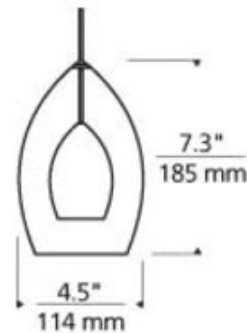

**BRAND** Visual Comfort Modern

**DESCRIPTION**

Inner Fire Freejack Pendant features a clear glass surrounding a small frosted raindrop glass. Compatible for use with 1-circuit and 2-circuit Monorail track systems or Freejack canopy. Includes one 12 volt, 35 watt halogen bipin lamp. Supplied with six feet of field-cutttable suspension cable and a Freejack connector. Freejack canopy required if used as a monopoint, sold separately. LED canopy compatible with both halogen and LED lamp options. Dimmer type dependent on system transformer (low voltage magnetic or electronic).

<b>SHADE COLOR</b>	Frost
<b>BODY FINISH</b>	Chrome
<b>WATTAGE</b>	35W
<b>DIMMER</b>	Dimmable
<b>DIMENSIONS</b>	79.3"L x 4.5"W x 7.3"H
<b>BULB INCLUDED</b>	
<b>LAMP</b>	1 x JC/CY6.35 (bipin)/35W/12V Halogen