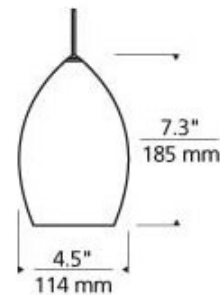

SHADE COLOR	Amber
BODY FINISH	Satin Nickel
WATTAGE	50W
DIMMER	Dimmable
DIMENSIONS	79.3"L x 4.5"W x 7.3"H
BULB INCLUDED	
LAMP	1 x JC/GY6.35 (bipin)/50W/12V Halogen

SPEC # TLG10261

COMPANY	PROJECT	FIXTURE TYPE	APPROVED BY	DATE