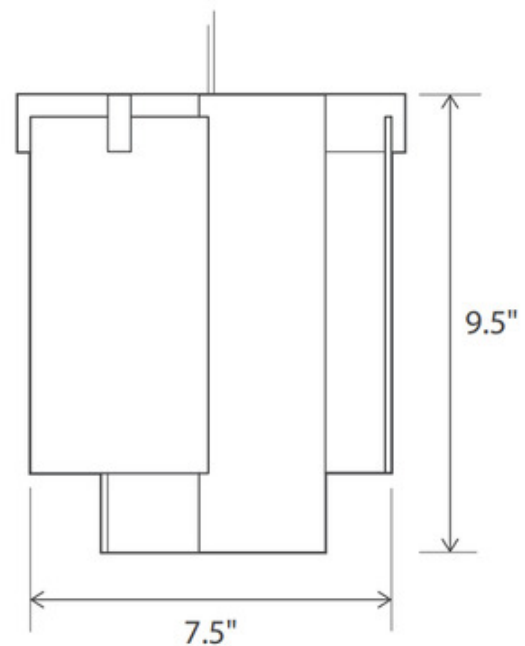

BRAND

Cerno

DESCRIPTION

The Salix Accent Pendant is composed of walnut, polymer, and aluminum. Available in oiled walnut finish. Integrated 3.2 watt 120 volt LED light source. Low profile ceiling canopy included. Includes LED driver. 7.5 inch width x 9.5 inch height. 2700K and 3500K color temperature options available. UL listed.

Shown in: Oiled Walnut

SHADE COLOR	N/A
BODY FINISH	Oiled Walnut
WATTAGE	3.2W
DIMMER	Low Voltage Electronic
DIMENSIONS	7.5"W x 9.5"H
INTEGRATED LED MODULE	
LAMP	1 x LED/3.2W/120V LED

Technical Information

LUMINOUS FLUX	345 lumens
LUMENS/WATT	107.81
LAMP COLOR	2700K
COLOR RENDERING	90 CRI

SPEC # CER102694

COMPANY	PROJECT	FIXTURE TYPE	APPROVED BY	DATE