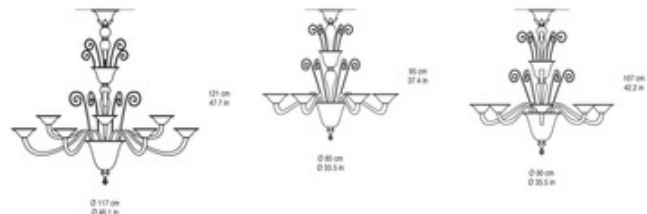

# Melissa Suspension

**Description:**

Melissa suspension features hand-made glass available in amethyst, blue, crystal, plaster, amethyst with gold pendants, blue with gold pendants, or crystal with gold pendants in a chrome and gold metal finish. Offered in 6-light, 8-light, or 12-light options. Requires (6), (8), or (12) 60 watt, 120 volt E14 candelabra base bulbs sold separately. 6-light: 33.5 inch diameter x 37.4 inch height. 8-light: 35.5 inch diameter x 42.2 inch height. 12-light: 46.1 inch diameter x 47.7 inch height.

Shown in: Chrome / Amethyst / Gold

**List Price:** CALL!  
**Our Price:** CALL!

**Shade Color:** Amethyst / Gold  
**Body Finish:** Chrome  
**Lamp:** 12 x B10/E14 (European)/60W/120V Incandescent  
**Wattage:** 720W  
**Dimmer:** Incandescent  
**Dimensions:** 47.7"H x 46.1"W x 46.1"D