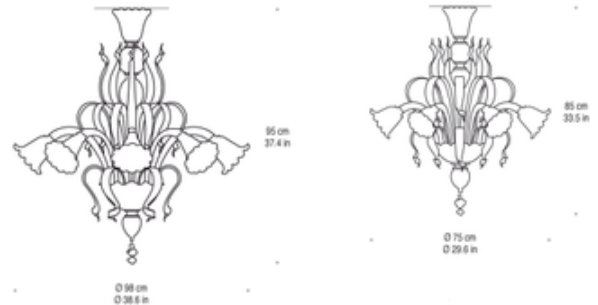

BRAND

Mazzega1946

DESCRIPTION

Campanula Suspension is made from handmade glass with a chrome frame available in crystal, amber, pink, white, or opaline color options. Available in a 6-light and an 8-light version. Either (6) or (8) 60-watt, 120 volt E14 base B10 incandescent bulbs are required, but not included. Dimensions: 6-light: 29.6W x 33.5H. 8-light: 38.6W x 37.4H.

SHADE COLOR	Pink
BODY FINISH	Chrome
WATTAGE	360W
DIMMER	Standard 120V
DIMENSIONS	29.6"W x 33.5"H
BULB NOT INCLUDED	
LAMP	6 x B10/E14 (European)/60W/120V Incandescent

SPEC #

AVM103214

COMPANY

PROJECT

FIXTURE TYPE