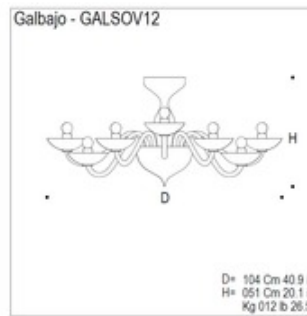

COMPANY	PROJECT	FIXTURE TYPE	APPROVED BY	DATE