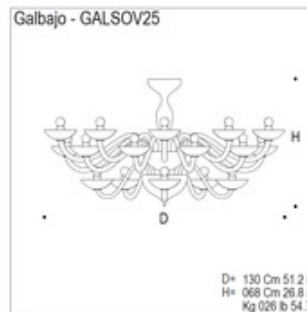

COMPANY	PROJECT	FIXTURE TYPE	APPROVED BY	DATE