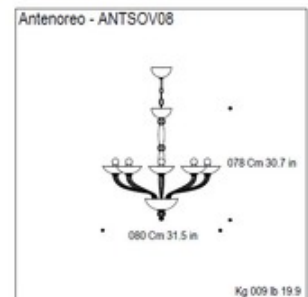

COMPANY	PROJECT	FIXTURE TYPE	APPROVED BY	DATE