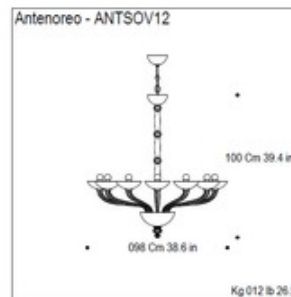

COMPANY	PROJECT	FIXTURE TYPE	APPROVED BY	DATE