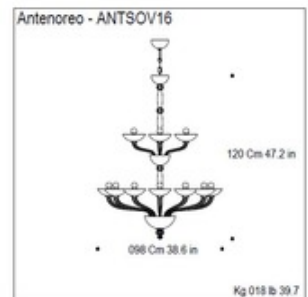

COMPANY	PROJECT	FIXTURE TYPE	APPROVED BY	DATE