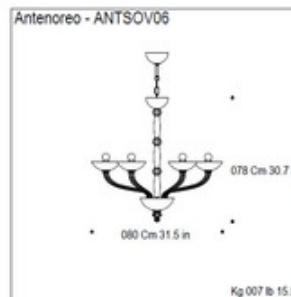

COMPANY	PROJECT	FIXTURE TYPE	APPROVED BY	DATE