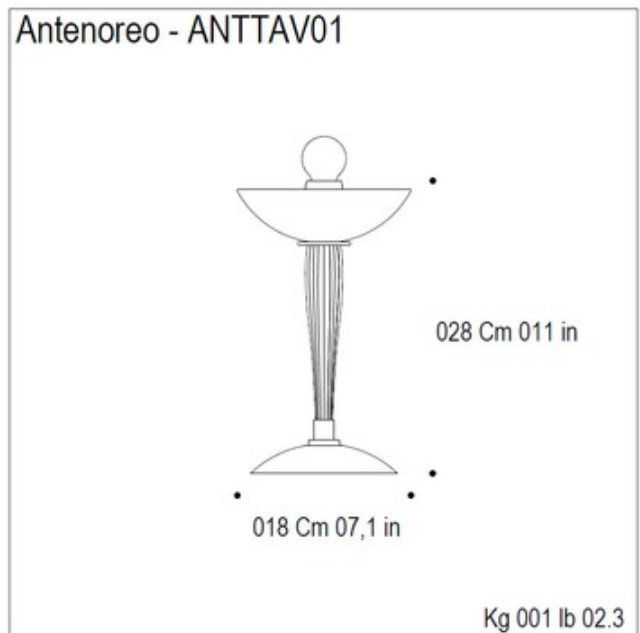

BRAND

Mazzega1946

DESCRIPTION

The Antenoreo Table Lamp is made from handmade glass with a chrome frame and is available in amber, crystal, red or blue.

Shown in: Gold / Amber

SHADE COLOR	Amber
BODY FINISH	Gold
WATTAGE	60W
DIMMER	Standard 120V
DIMENSIONS	7.1"W x 11"H x 6.9"D
BULB NOT INCLUDED	
LAMP	1 x B10/E14 (European)/60W/120V Incandescent

SPEC #

AVM103406

COMPANY

PROJECT

FIXTURE TYPE

APPROVED BY

DATE