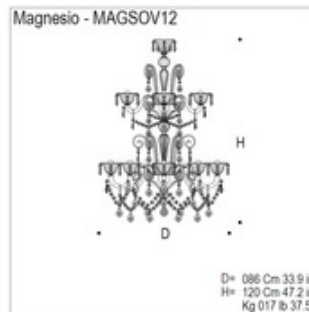

BRAND

Mazzega1946

DESCRIPTION

The Magnesio Chandelier is a handmade glass chandelier with a chrome frame and is available in crystal, red, and black finish options. Available in three sizes.

Shown in: Chrome / Transparent Crystal

SHADE COLOR	Transparent Crystal
BODY FINISH	Chrome
WATTAGE	240W
DIMMER	Standard 120V
DIMENSIONS	16.2"W x 17.7"H
BULB NOT INCLUDED	
LAMP	4 x B10/E14 (European)/60W/120V Incandescent

SPEC #

AVM103466

COMPANY