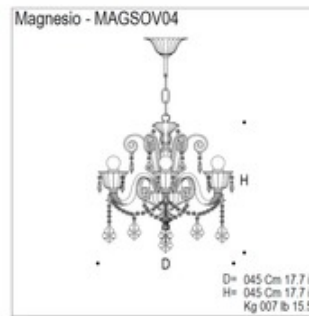

BRAND

Mazzega1946

DESCRIPTION

The Magnesio Chandelier is a handmade glass chandelier with a chrome frame and is available in crystal, red, and black finish options. Available in three sizes.

Shown in: Chrome / Transparent Crystal

SHADE COLOR	Transparent Crystal
BODY FINISH	Chrome
WATTAGE	240W
DIMMER	Standard 120V
DIMENSIONS	16.2"W x 17.7"H
BULB NOT INCLUDED	
LAMP	4 x B10/E14 (European)/60W/120V Incandescent

SPEC #

AVM103466

COMPANY