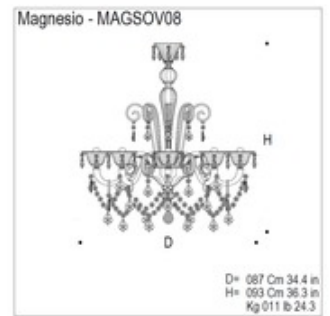

BRAND

Mazzega1946

DESCRIPTION

The Magnesio Chandelier is a handmade glass chandelier with a chrome frame and is available in crystal, red, and black finish options. Available in three sizes.

Shown in: Chrome / Transparent Crystal

SHADE COLOR	Transparent Crystal
BODY FINISH	Chrome
WATTAGE	240W
DIMMER	Standard 120V
DIMENSIONS	16.2"W x 17.7"H
BULB NOT INCLUDED	
LAMP	4 x B10/E14 (European)/60W/120V Incandescent

SPEC #

AVM103466

COMPANY