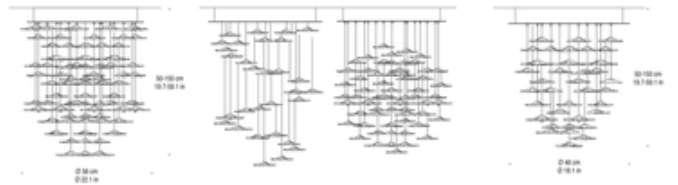

BRAND

Mazzega1946

DESCRIPTION

Oblivion Suspension features handmade glass flowers with a chrome frame. Available in a 4 and 7 light version. 4 light includes 51 glass flowers, one of which is red, and requires four 50 watt 120 volt GU10 MR16 halogen bulbs, not included. 7 light version includes 108 glass flowers, one of which is red, and requires seven 50 watt 120 volt GU10 MR16 halogen bulbs, not included. Dimensions: 4 Light: 18.1 inch diameter x 19.7 inch minimum to 59.1 inch maximum overall height. 7 Light: 22.1 inch diameter x 19.7 inch minimum to 59.1 inch maximum overall height.

SHADE COLOR	Transparent Crystal
BODY FINISH	Chrome
WATTAGE	350W
DIMMER	Standard 120V
DIMENSIONS	22.1"W x 19.7"H
BULB NOT INCLUDED	
LAMP	7 x MR16/GU10/50W/120V Halogen 7 x MR16/GU10/120V LED

SPEC # AVM103541