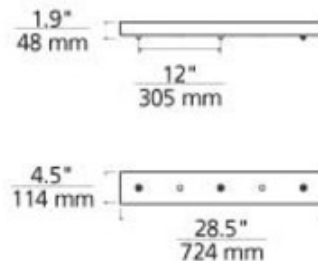

COMPANY	PROJECT	FIXTURE TYPE	APPROVED BY	DATE