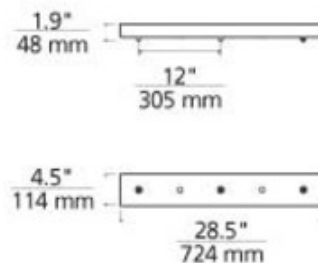

BRAND Visual Comfort Modern

DESCRIPTION

The Freejack 3 Port Linear Canopy mounts to a standard 4 inch junction box (provided by electrician). Available in Satin Nickel, Chrome, White, Black or Antique Bronze finish. For use with any three Freejack 12V low voltage halogen pendants or heads. For ceiling only. Housing includes three electronic transformers. 28 inch length x 4.9 inch width x 1.6 inch height. ETL listed.

SHADE COLOR	N/A
BODY FINISH	Satin Nickel
WATTAGE	N/A
DIMMER	Low Voltage Electronic
DIMENSIONS	28"L x 4.9"W x 1.6"H
LAMP	N/A

SPEC # TLG10406

COMPANY	PROJECT	FIXTURE TYPE	APPROVED BY	DATE