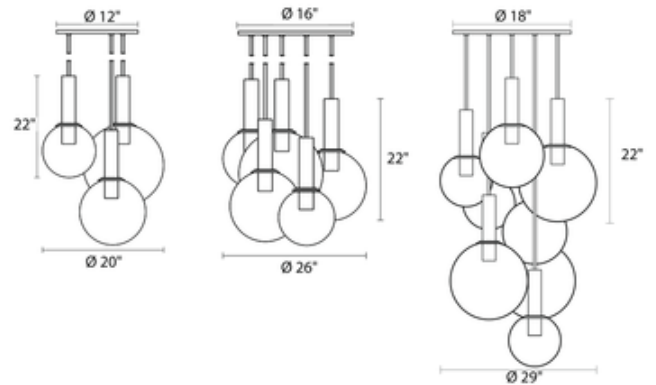

*Shown in: Polished Nickel / Clear*

<b>SHADE COLOR</b>	Clear
<b>BODY FINISH</b>	Polished Nickel
<b>WATTAGE</b>	180W
<b>DIMMER</b>	Standard 120V
<b>DIMENSIONS</b>	20"W x 22"H
<b>BULB NOT INCLUDED</b>	
<b>LAMP</b>	3 x A15/Medium (E26)/60W/120V Incandescent 3 x A15/Medium (E26)/120V LED 3 x G25/Medium (E26)/120V Incandescent 3 x G25/Medium (E26)/120V LED