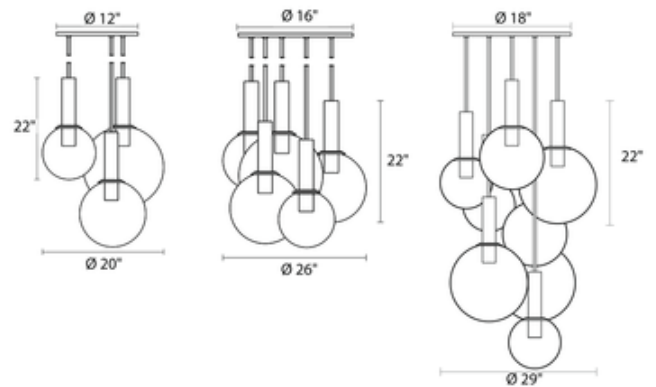

BRAND

SONNEMAN - A Way of Light

DESCRIPTION

A captivating suspension of clear glass globes, the Bubbles Multi Light Pendant carries a versatile mid-century modern aesthetic that works well in a range of settings from formal entryways to casual living rooms.

Shown in: Polished Nickel / Clear

SHADE COLOR	Clear
BODY FINISH	Polished Nickel
WATTAGE	180W
DIMMER	Standard 120V
DIMENSIONS	20"W x 22"H
BULB NOT INCLUDED	
LAMP	3 x A15/Medium (E26)/60W/120V Incandescent 3 x A15/Medium (E26)/120V LED 3 x G25/Medium (E26)/120V Incandescent 3 x G25/Medium (E26)/120V LED

SPEC # SON104144

COMPANY	PROJECT	FIXTURE TYPE	APPROVED BY	DATE