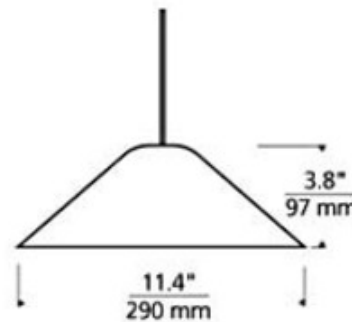

Mini Larkspur Freejack Pendant

Description:

Freejack Mini Larkspur Pendant features a cone-shaped, slumped glass shade, warm with color and pattern, highlighted with metal details. Shade available in Beach Amber or Sand. Finish in Antique Bronze, Chrome or Satin Nickel. Glass disc bottom diffuser provides a glare free light. Includes two 35 watt, 12 volt halogen bipin lamps, six feet of field-cutable suspension cable and a Freejack connector. ETL listed. Title 20 compliant. 11.4 inch diameter x 3.8 inch height x 75.8 inch length. Canopy required for use as a monopoint, sold separately.

Shown in: Chrome / Sand

List Price: \$450.00
 Our Price: \$360.00

Shade Color: Sand
 Body Finish: Chrome
 Lamp: 2 x JC/GY6.35 (bipin)/35W/12V Halogen
 Wattage: 70W
 Dimmer: Dimmable
 Dimensions: 75.8"L x 3.8"H x 11.4"W