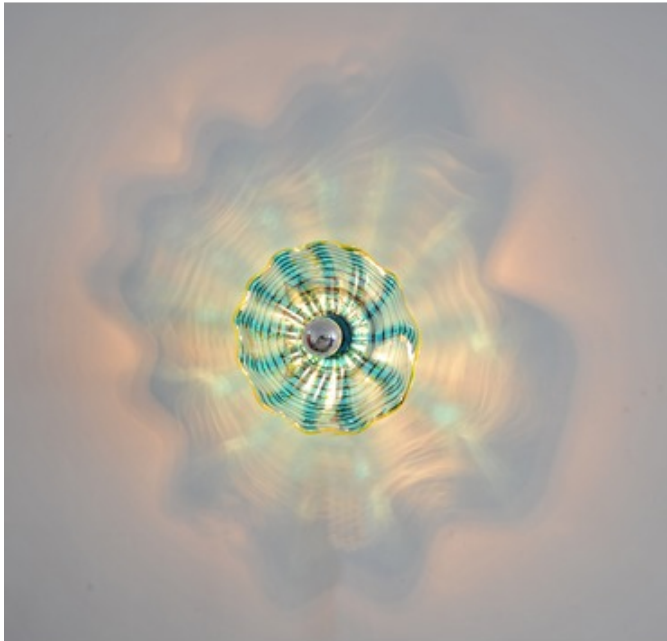

Celestial Wall Sconce

Description:

Celestial wall sconce family features individually hand-blown glass pieces that offer beautiful art by day and a colorful display of light by night. Available in Amber, Amber with Red, Amethyst, White, Turquoise, Emerald, Aqua, Saffron, Chartreuse, or Ruby colored glass in a 20 inch or 12 inch size option. Brushed nickel finish. (1) 60 watt, 120 volt, medium specialty silver-dipped bulb included. 20 inch diameter or 12 inch diameter by 4.5 inch depth.

Shown in: Brushed Nickel / Turquoise Glass

List Price: \$348.75
Our Price: \$279.00

Shade Color: Turquoise Glass
Body Finish: Brushed Nickel
Lamp: 1 x A19/Medium (E26)/60W/120V Incandescent
 1 x A19/Medium (E26)/120V LED
Wattage: 60W
Dimmer: N/A
Dimensions: 12"H x 12"W x 4.5"D