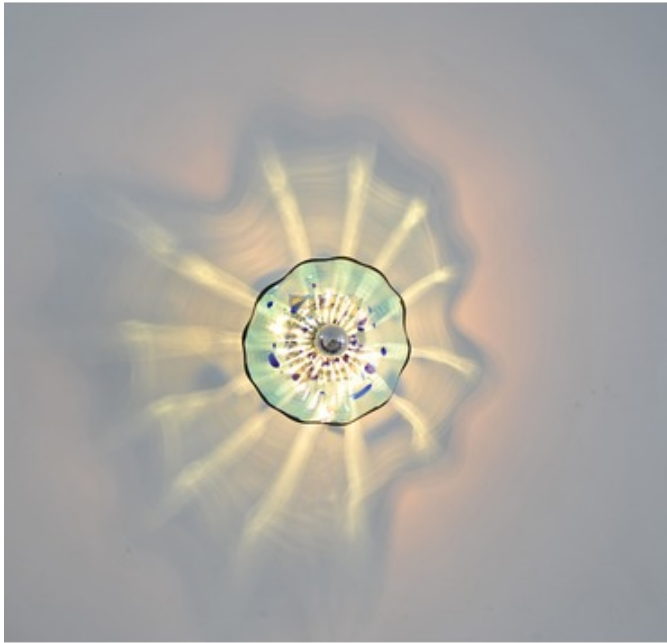

# Celestial Wall Sconce

**Description:**

Celestial wall sconce family features individually hand-blown glass pieces that offer beautiful art by day and a colorful display of light by night. Available in Amber, Amber with Red, Amethyst, White, Turquoise, Emerald, Aqua, Saffron, Chartreuse, or Ruby colored glass in a 20 inch or 12 inch size option. Brushed nickel finish. (1) 60 watt, 120 volt, medium specialty silver-dipped bulb included. 20 inch diameter or 12 inch diameter by 4.5 inch depth.

Shown in: Brushed Nickel / Emerald Glass

**List Price:** \$348.75  
**Our Price:** \$279.00

**Shade Color:** Emerald Glass  
**Body Finish:** Brushed Nickel  
**Lamp:** 1 x A19/Medium (E26)/60W/120V Incandescent  
 1 x A19/Medium (E26)/120V LED  
**Wattage:** 60W  
**Dimmer:** N/A  
**Dimensions:** 12"H x 12"W x 4.5"D