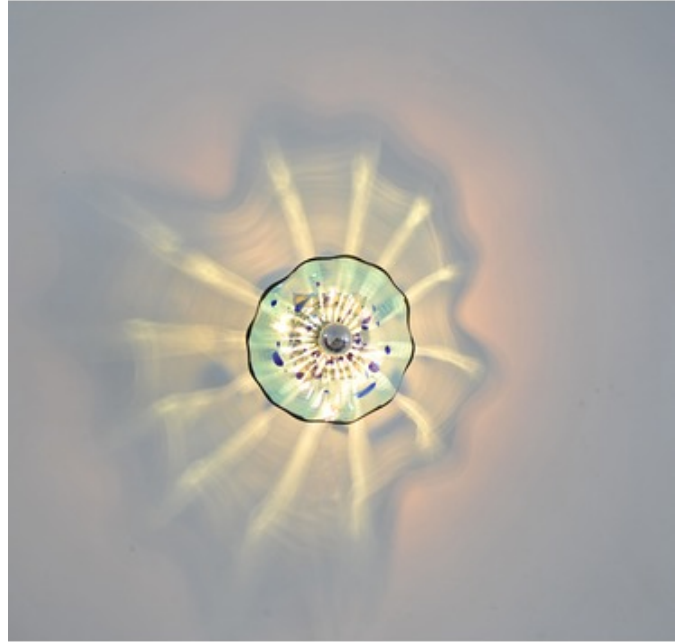

BRAND

Viz Glass

DESCRIPTION

Celestial Wall Sconce features individually hand-blown glass pieces that offer beautiful art by day and a colorful display of light by night. Available in Emerald Glass with a Brushed Nickel finish.

SHADE COLOR	Emerald Glass
BODY FINISH	Brushed Nickel
WATTAGE	60W
DIMMER	N/A
DIMENSIONS	12"W x 12"H x 4.5"D
BULB INCLUDED	
LAMP	1 x A19/Medium (E26)/60W/120V Incandescent 1 x A19/Medium (E26)/120V LED

SPEC # VIZ104336