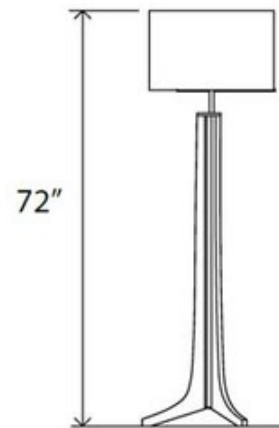

Forma Floor Lamp

Description:

Forma Floor Lamp is available in Oiled Walnut or Dark Stained Walnut base with Brushed Aluminum or Black Anodized metal accents and fabric shade in Black, White Linen or Burlap. One 13.5 watt 120 volt A19 medium base LED is included. Dimmer included on fixture. 22 inch diameter shade x 72 inch height. UL listed.

Technical Information
 Luminous Flux: 800 lumens
 Lumens/Watt: 59.26
 Lamp Color: 2700 K
 Color Rendering: 90 CRI

Product Number: CER104420			
Company:		Fixture Type:	Date: Apr 19, 2018
Project:		Approved By:	