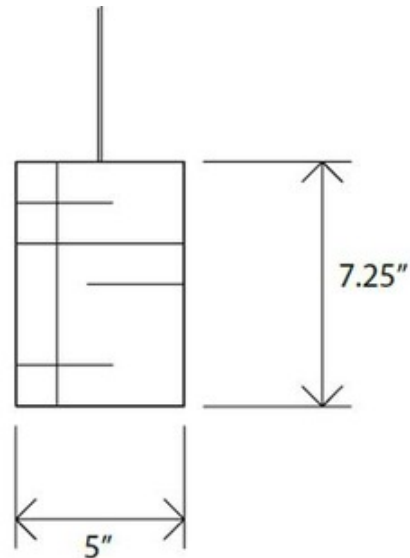

Claudo Accent Pendant

Description:

Claudo Accent Pendant features Brushed Aluminum finish with Oiled Walnut or Dark Stained Walnut shader. Integrated 3.2 watt 120 volt LED light source. 5 inches wide x 5 inches deep x 7.25 inches high. Includes 72 inch field adjustable cable, low profile canopy and LED driver. Space must be allowed in junction box for LED driver measuring 2 x 1.75 x .875 inches. Canopy size 4.5 inches square x .375 inches high. Extended canopy available, sold separately. Also available with 20.5 inch linear canopy for use with two pendants and a 12 inch round canopy for use with three pendants, sold separately. Dimmable with low voltage electronic dimmer. UL listed.

Shown in: Brushed Aluminum / Oiled Walnut

List Price: \$687.50
 Our Price: \$467.50

Shade Color: Oiled Walnut
 Body Finish: Brushed Aluminum
 Lamp: 1 x LED/3.2W/120V LED
 Wattage: 3.2W
 Dimmer: Low Voltage Electronic
 Dimensions: 7.25"H x 5"W x 5"D

Technical Information

Luminous Flux: 345 lumens
 Lumens/Watt: 107.81
 Lamp Color: 2700 K
 Color Rendering: 90 CRI

Product Number: CER104421			
Company:		Fixture Type:	Date: Mar 24, 2018
Project:		Approved By:	