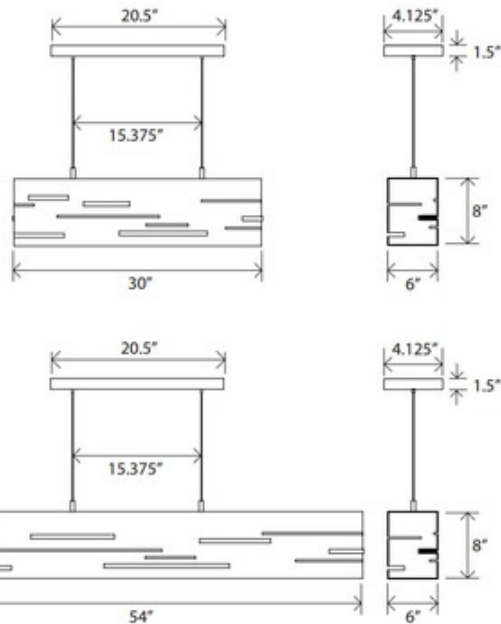

# Aeris Linear Pendant

**Description:**

The Aeris Linear Pendant is available in Oiled Walnut or Dark Stained Walnut with a Brushed Aluminum or Black Anodized finish. Two sizes available. Integrated 16 watt 120 volt LED light source. 30/54 inch width x 8 inch height x 6 inch depth x 80 inch maximum length. Suitable for sloped ceilings. UL listed.

Shown in: Brushed Aluminum / Oiled Walnut

**List Price:** \$3875.00  
**Our Price:** \$3100.00

**Shade Color:** Oiled Walnut  
**Body Finish:** Brushed Aluminum  
**Lamp:** 1 x LED/16W/120V LED  
**Wattage:** 16W  
**Dimmer:** Low Voltage Electronic  
**Dimensions:** 80"L x 8"H x 54"W x 6"D

**Technical Information**

**Luminous Flux:** 1720 lumens  
**Lumens/Watt:** 107.50  
**Lamp Color:** 2700 K  
**Color Rendering:** 90 CRI

Product Number: <b>CER104426</b>			
Company:		Fixture Type:	Date: Apr 22, 2018
Project:		Approved By:	