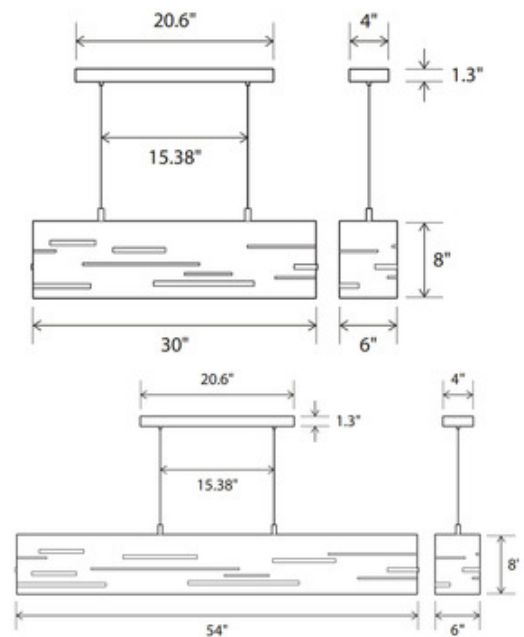

BRAND

Cerno

DESCRIPTION

The Aeris Linear Pendant features organic and often wild swirls of walnut grains and the addition of rigorous slits and inlays that allow the light within to give of a beautiful and rich glow that creates a juxtaposition between the light and components of the fixture. Available in two sizes with a Brushed Aluminum or Black Anodized finish complemented by an Oiled Walnut or Dark Stained Walnut shade. 2700K and 3500K color temperature options available. Suitable for sloped ceilings. UL listed. Made in USA.

Shown in: Brushed Aluminum / Oiled Walnut

| | |
|------------------------------|--------------------------|
| SHADE COLOR | Oiled Walnut |
| BODY FINISH | Brushed Aluminum |
| WATTAGE | 16W |
| DIMMER | Low Voltage Electronic |
| DIMENSIONS | 54"W x 8"H x 6"D |
| INTEGRATED LED MODULE | |
| LAMP | 1 x LED/16W/120-277V LED |

Technical Information

| | |
|------------------------|-------------|
| LUMINOUS FLUX | 1720 lumens |
| LUMENS/WATT | 107.50 |
| LAMP COLOR | 2700K |
| COLOR RENDERING | 90 CRI |

SPEC # CER104426

| COMPANY | PROJECT | FIXTURE TYPE | APPROVED BY | DATE |
|---------|---------|--------------|-------------|------|
| | | | | |