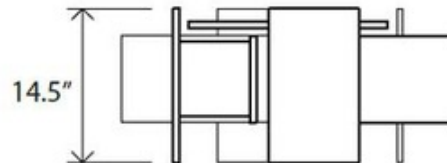

Product Number: CER104436			
Company:		Fixture Type:	Date: Apr 23, 2018
Project:		Approved By:	

#0347PD-MUTO-032L1-XXWT

Fax: (773) 883-6131

Phone: 866-954-4489

Address: 1718 W. Fullerton Ave. Chicago IL 60614

www.Lightology.com