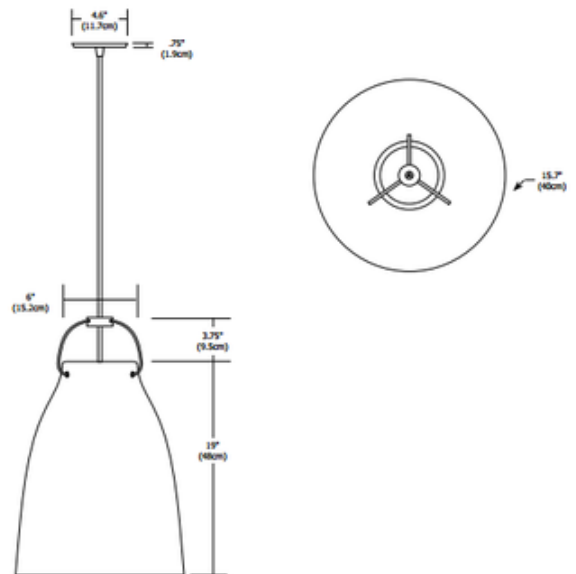

BRAND

PureEdge Lighting

DESCRIPTION

Vessel 16 Pendant suspends from a round canopy and features a White metal shade with black cord. Includes one 72 watt 120 volt medium base frosted halogen lamp and six feet of suspension cable. Dimensions: 15.7 inch diameter x 19 inch height x 91 inch overall length.

SHADE COLOR	White
BODY FINISH	N/A
WATTAGE	72W
DIMMER	Standard 120V
DIMENSIONS	15.7"W x 19"H
BULB INCLUDED	
LAMP	1 x A19/Medium (E26)/72W/120V Incandescent

SPEC #

EDG105121

COMPANY

PROJECT

FIXTURE TYPE

APPROVED BY