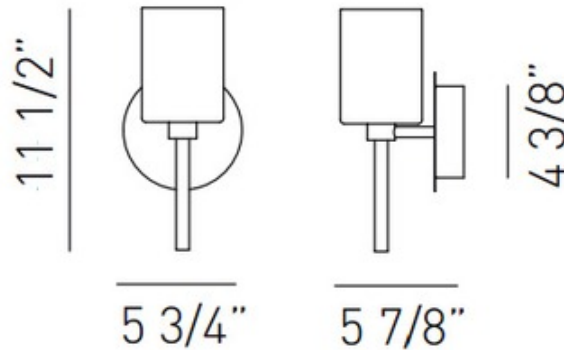

# Spillray Wall Sconce

**Designer:** Manuel Vivian

**Description:**

The Spillray Wall Sconce features a Red, Grey, or Crystal Clear glass shade with a Polished Chrome frame. Two lamping options available. Halogen: One 20 watt 12 volt JC G4 halogen bulb is included. LED: One 1.5 watt 12 volt JC G4 LED bulb is included. 5.75 inch width x 11.5 inch height x 5.875 inch depth. CE listed. ETL listed.

Shown in: Polished Chrome / Crystal

**List Price:** \$720.00  
**Our Price:** \$504.00

**Shade Color:** Crystal  
**Body Finish:** Polished Chrome  
**Lamp:** 1 x JC/G4 (bipin)/20W/12V Halogen  
**Wattage:** 20W  
**Dimmer:** Low Voltage Electronic  
**Dimensions:** 11.5"H x 5.75"W x 5.88"D