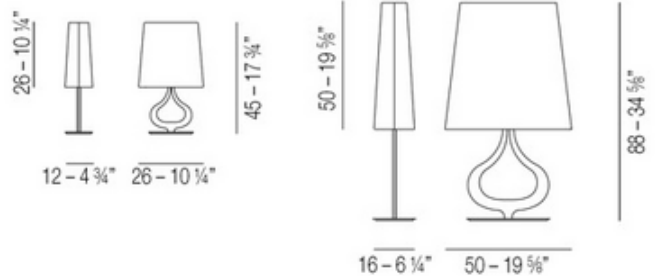

# Slight Table Lamp

**Designer:** Manuel Vivian

**Description:**

Slight Table Lamp is made from a polished steel structure and is available with vanilla or red fabric options. Small: Requires one 60 watt 120 volt B10 candelabra base incandescent bulb, not included. 10.25 inch width x 17.75 inch height x 4.75 inch depth. Large: Requires one 75 watt, 120 volt A19 type Medium base Incandescent bulb, not included. 19.6 inch width x 34.6 inch height x 6.25 inch depth. ETL listed.

Shown in: Polished Steel / Red

**List Price:** \$1247.15  
**Our Price:** \$742.05

**Shade Color:** Red  
**Body Finish:** Polished Steel  
**Lamp:** 1 x B10/Candelabra (E12)/60W/120V Incandescent  
 1 x B10/Candelabra (E12)/120V LED  
**Wattage:** 60W  
**Dimmer:** Incandescent  
**Dimensions:** 17.75"H x 10.25"W x 4.75"D