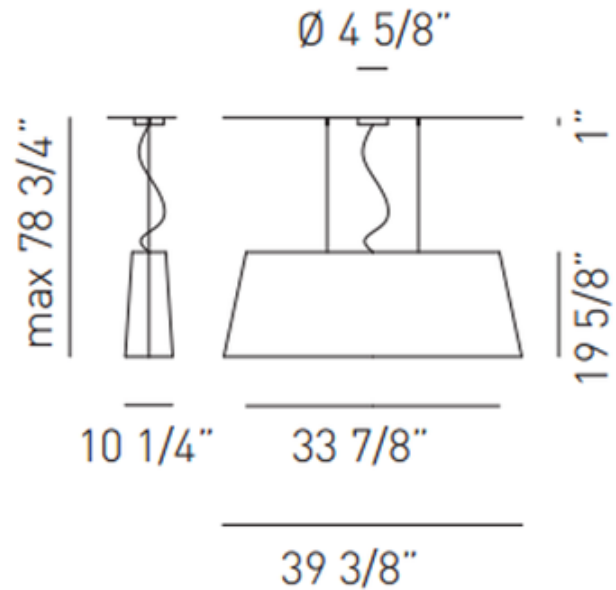

COMPANY

PROJECT

FIXTURE TYPE

APPROVED BY

DATE