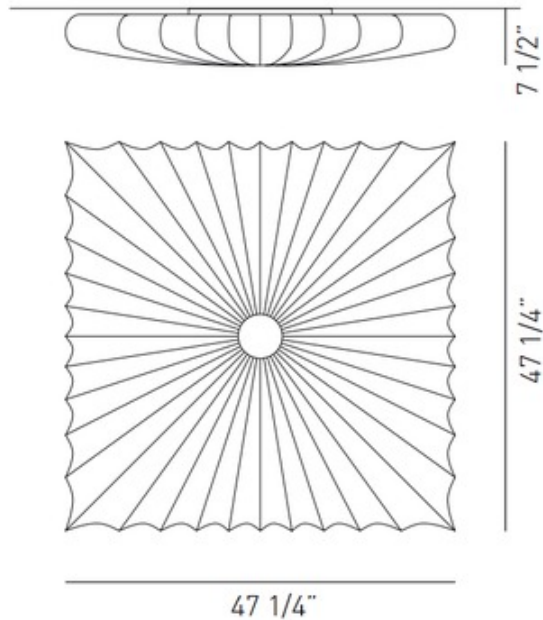

Muse Square Wall / Ceiling Mount

Description:

Muse Square Wall / Ceiling Mount features a White metal frame with a removable and washable White elastic fabric covering. Three 100 watt max 120 volt medium base bulbs are required, but not included. 47.25 inch square x 7.5 inch depth. ETL listed.

Shown in: White / White

List Price: \$1131.43
Our Price: \$792.00

Shade Color: White
Body Finish: White
Lamp: 3 x A19/Medium (E26)/75W/120V Incandescent
 3 x A19/Medium (E26)/120V LED
Wattage: 225W
Dimmer: Incandescent
Dimensions: 47.25"H x 47.25"W x 7.5"D