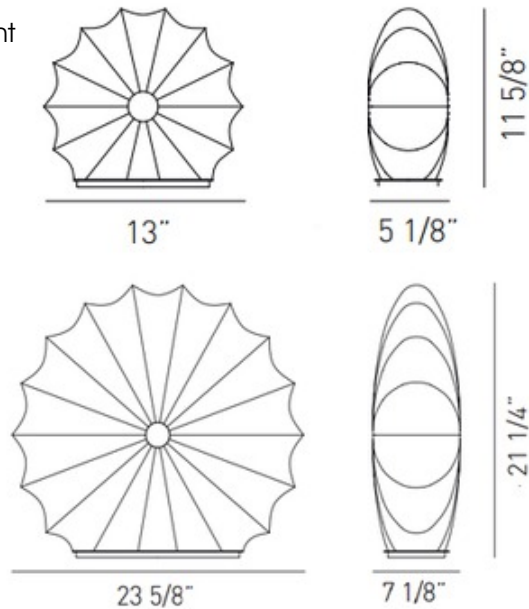

Muse Table Lamp

Designer: Sandro Santantonio

Description:

Muse Table Lamp features a removable and washable White elastic covering stretched over a White metal frame. Two sizes and two lamping options available. INC: One 40 watt max 120 volt candelabra base bulb (small) or one 100 watt max 120 volt medium base bulb (large) is required, but not included. LED: One 15 watt 120 volt 82CRI, 3000K A19 GU24 base LED bulb is included. Small: 13 inch width x 11.63 inch height x 5.13 inch depth. Large: 23.63 inch width x 21.25 inch height x 7.13 inch depth. ETL listed.

Shown in: White / White

List Price: \$784.29
Our Price: \$549.00

Shade Color: White
Body Finish: White
Lamp: 1 x B10/Candelabra (E12)/40W/120V Incandescent
 1 x B10/Candelabra (E12)/120V LED
Wattage: 40W
Dimmer: Incandescent
Dimensions: 11.63"H x 13"W x 5.13"D