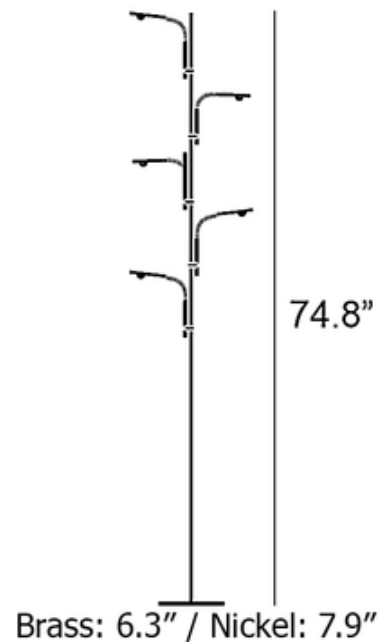

Technical Information

LUMINOUS FLUX	450 lumens
LUMENS/WATT	450.00
LAMP COLOR	2800K

SPEC # CTS105738

COMPANY	PROJECT	FIXTURE TYPE	APPROVED BY	DATE