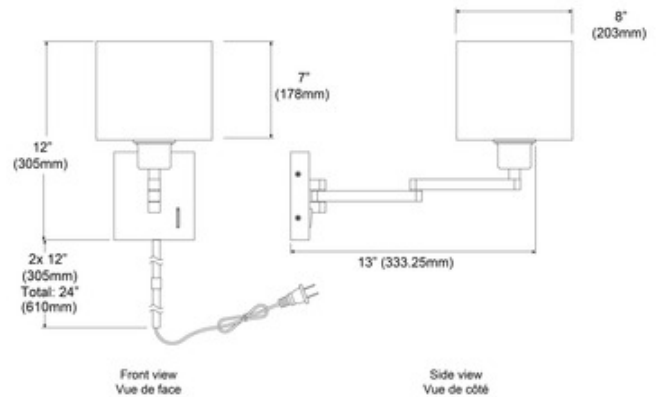

BRAND

Dainolite

DESCRIPTION

Cast Metal Double Arm Swing Wall Light features a tapered White drum shade in Satin Chrome finish. One 100 watt 120 volt A19 incandescent lamp not included. 8 inches wide x 12 inches high x 16 inches deep.

Shown in: Satin Chrome / White

SHADE COLOR	White
BODY FINISH	Satin Chrome
WATTAGE	72W
DIMMER	Standard 120V
DIMENSIONS	8"W x 12"H x 16"D
BULB NOT INCLUDED	
LAMP	1 x A19/Medium (E26)/72W/120V Incandescent 1 x A19/Medium (E26)/120V LED