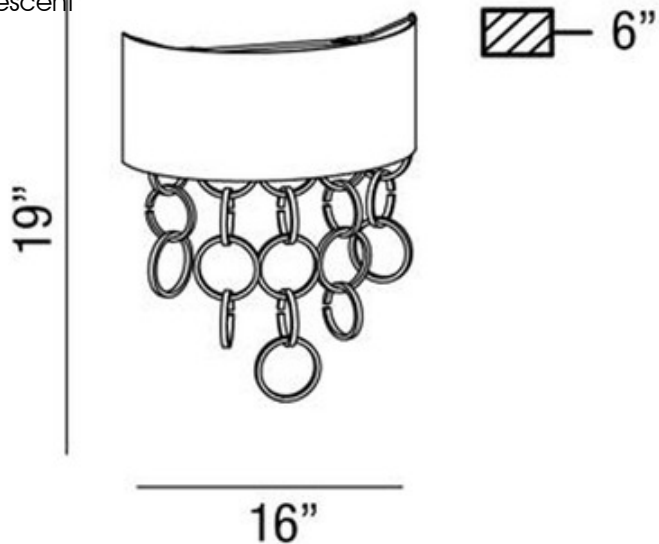

Novello Wall Sconce

Description:

Novello Wall Sconce is available in a chrome finish with a white shade or a gold finish with a black shade. Two 40-watt, 120 volt B10 candelabra base incandescent bulbs are required, but not included. Dimensions: 16W x 19H x 6D.

Shown in: Chrome / White

List Price: \$400.00
Our Price: \$320.00

Shade Color: White
Body Finish: Chrome
Lamp: 2 x B10/Candelabra (E12)/40W/120V Incandescent
 2 x B10/Candelabra (E12)/120V LED
Wattage: 80W
Dimmer: N/A
Dimensions: 19"H x 16"W x 6"D

Product Number: EUF 105985			
Company:		Fixture Type:	Date: Mar 24, 2018
Project:		Approved By:	

#0506WS-NOVELLO-01611-WHCH

Fax: (773) 883-6131

Phone: 866-954-4489

Address: 1718 W. Fullerton Ave. Chicago IL 60614