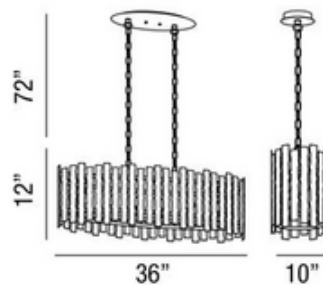

# Nastro Pendant

**Description:**

Nastro Linear Pendant is available in Chrome finish. Six 60 watt, 120 volt B10 candelabra base incandescent bulbs are required, but not included. 36 inch width x 10 inch depth x 12 inch height. Includes 72 inch chain.

Shown in: Chrome

List Price: \$365.00  
 Our Price: \$292.00

Shade Color: Chrome  
 Body Finish: N/A  
 Lamp: 1 x A19/Medium (E26)/60W/120V Incandescent  
 Wattage: 60W  
 Dimmer: N/A  
 Dimensions: 12"H x 8"W x 8"D