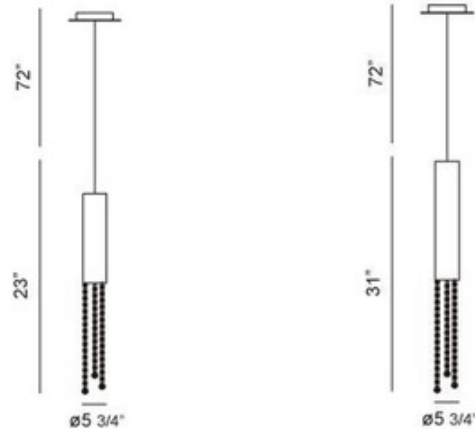

# Groove Mini Pendant

**Description:**

Groove Pendant features modern tubes and crystals available in a small or large version. One 50-watt, 120 volt GU10 base MR16 halogen bulb is required, but not included. Dimensions: Small: 5.75W x 23H. Large: 5.75W x 31H. Overall height is 72 inches.

Shown in: Chrome / Crystal

List Price: \$200.00  
 Our Price: \$160.00

Shade Color: Crystal  
 Body Finish: Chrome  
 Lamp: 1 x MR16/GU10/50W/120V Halogen  
 1 x MR16/GU10/120V LED  
 Wattage: 50W  
 Dimmer: N/A  
 Dimensions: 23"H x 5.75"W x 5.75"D