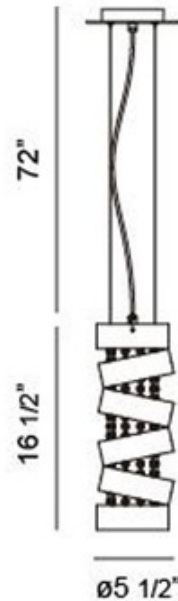

Ariella Pendant

Description:

Ariella Pendant features deconstructed metal and crystals, which provides a modern glamorous look. One 50-watt, 120 volt GU10 base MR16 halogen bulb is required, but not included. Dimensions: 5.5W x 16.5H. Chain length is 72 inches.

Shown in: Chrome / Crystal

List Price: \$575.00
Our Price: \$460.00

Shade Color: Crystal
Body Finish: Chrome
Lamp: 1 x MR16/GU10/50W/120V Halogen
 1 x MR16/GU10/120V LED
Wattage: 50W
Dimmer: N/A
Dimensions: 16.5"H x 5.5"W x 5.5"D

Product Number: EUF 106009			
Company:		Fixture Type:	Date: Apr 23, 2018
Project:		Approved By:	

#0506PD-ARIELLA-006H1-CRCH

Fax: (773) 883-6131

Phone: 866-954-4489

Address: 1718 W. Fullerton Ave. Chicago IL 60614