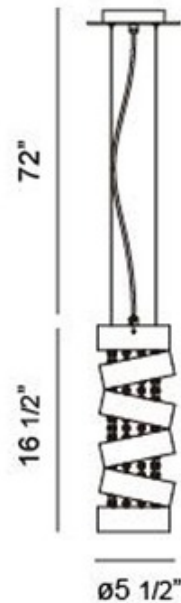

BRAND

Eurofase

DESCRIPTION

Ariella Pendant features deconstructed metal and crystals, which provides a modern glamorous look. One 50-watt, 120 volt GU10 base MR16 halogen bulb is required, but not included. Dimensions: 5.5W x 16.5H. Chain length is 72 inches.

SHADE COLOR	Crystal
BODY FINISH	Chrome
WATTAGE	50W
DIMMER	N/A
DIMENSIONS	5.5"W x 16.5"H x 5.5"D
BULB NOT INCLUDED	
LAMP	1 x MR16/GU10/50W/120V Halogen 1 x MR16/GU10/120V LED

SPEC # EUFI06009

COMPANY	PROJECT	FIXTURE TYPE	APPROVED BY	DATE