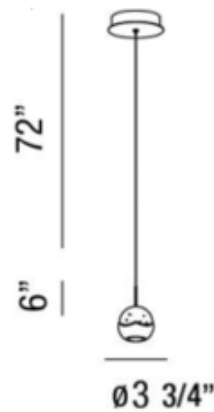

Product Number: EUF 106010			
Company:		Fixture Type:	Date: Apr 22, 2018
Project:		Approved By:	

#0506PD-ICE-004L1-CLCH

Fax: (773) 883-6131

Phone: 866-954-4489

Address: 1718 W. Fullerton Ave. Chicago IL 60614

www.Lightology.com